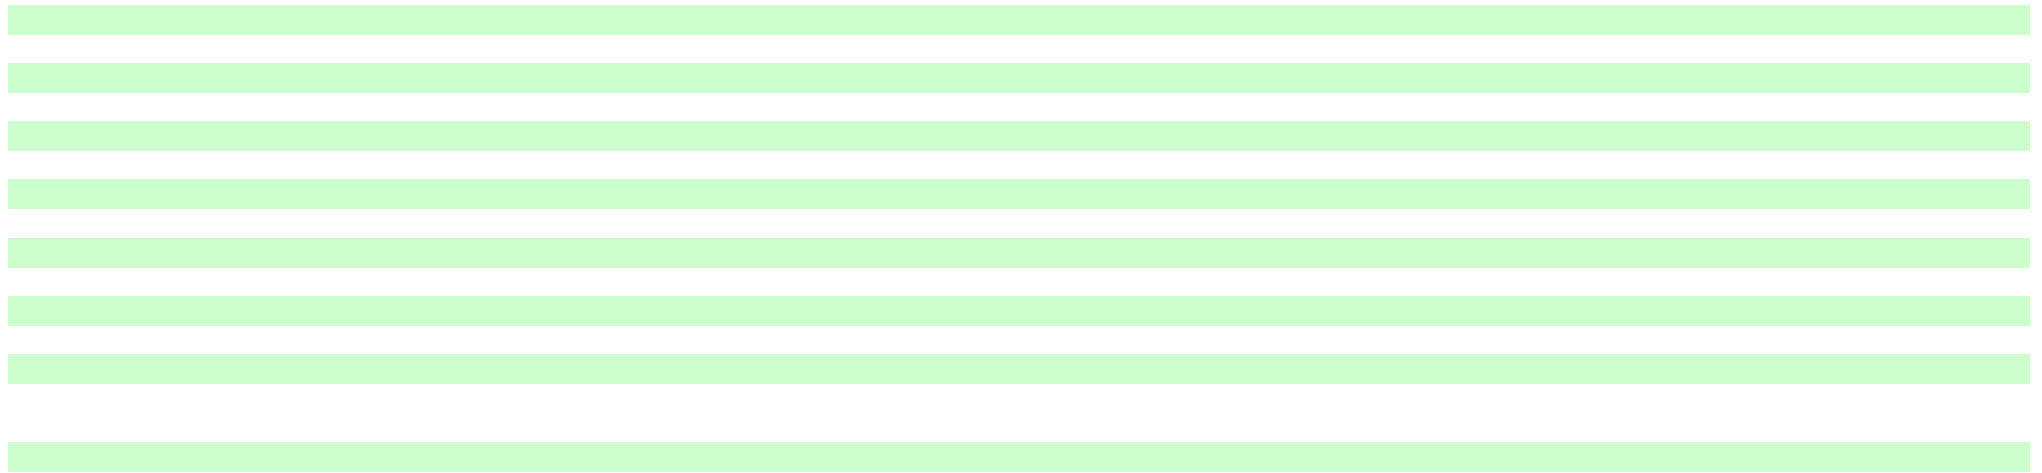

11	12	13	14	15	16	17	18	19	20	21	22	23	24	25
£	1.052	£ 1.052	£ 1.140	£ 1.227	£ 1.315	£ 1.403	£ 1.490	£ 1.578	£ 1.666	£ 1.753	£ 1.841	£ 1.929	£ 1.991	£ 1.991	£ 2.074
£	1.052	£ 1.052	£ 1.140	£ 1.227	£ 1.315	£ 1.403	£ 1.490	£ 1.578	£ 1.666	£ 1.753	£ 1.841	£ 1.929	£ 1.991	£ 1.991	£ 2.074
£	715	£ 715	£ 775	£ 834	£ 894	£ 953	£ 1.013	£ 1.073	£ 1.132	£ 1.192	£ 1.251	£ 1.311	£ 1.354	£ 1.354	£ 1.410
£	1.403	£ 1.403	£ 1.520	£ 1.637	£ 1.754	£ 1.871	£ 1.988	£ 2.105	£ 2.221	£ 2.338	£ 2.455	£ 2.572	£ 2.655	£ 2.655	£ 2.766
£	1.403	£ 1.403	£ 1.520	£ 1.637	£ 1.754	£ 1.871	£ 1.988	£ 2.105	£ 2.221	£ 2.338	£ 2.455	£ 2.572	£ 2.655	£ 2.655	£ 2.766
£	1.753	£ 1.753	£ 1.899	£ 2.045	£ 2.191	£ 2.337	£ 2.483	£ 2.630	£ 2.776	£ 2.922	£ 3.068	£ 3.214	£ 3.318	£ 3.318	£ 3.456
£	1.665	£ 1.665	£ 1.804	£ 1.943	£ 2.081	£ 2.220	£ 2.359	£ 2.498	£ 2.636	£ 2.775	£ 2.914	£ 3.053	£ 3.152	£ 3.152	£ 3.283
£	1.999	£ 1.999	£ 2.166	£ 2.332	£ 2.499	£ 2.665	£ 2.832	£ 2.999	£ 3.165	£ 3.332	£ 3.498	£ 3.665	£ 3.783	£ 3.783	£ 3.941
£	1.894	£ 1.894	£ 2.052	£ 2.210	£ 2.368	£ 2.525	£ 2.683	£ 2.841	£ 2.999	£ 3.157	£ 3.315	£ 3.472	£ 3.584	£ 3.584	£ 3.733
£	2.209	£ 2.209	£ 2.393	£ 2.577	£ 2.761	£ 2.945	£ 3.129	£ 3.314	£ 3.498	£ 3.682	£ 3.866	£ 4.050	£ 4.181	£ 4.181	£ 4.355

£	387	£ 387	£ 419	£ 452	£ 484	£ 516	£ 548	£ 581	£ 613	£ 645	£ 677	£ 710	£ 734	£ 734	£ 765
£	290	£ 290	£ 314	£ 338	£ 363	£ 387	£ 411	£ 435	£ 459	£ 483	£ 508	£ 532	£ 551	£ 551	£ 574