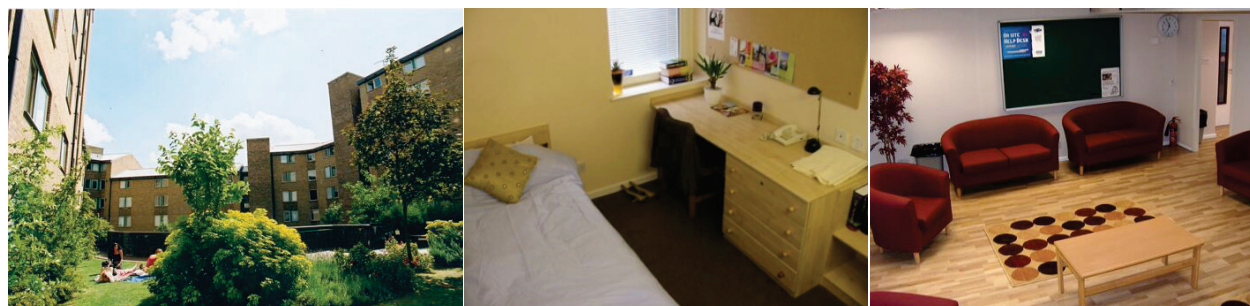

Accommodation

Dinwiddy House

Short description	Dinwiddy House is a university hall of residence. It is divided into flats of 5-7 rooms and a shared kitchen. It is located between Kings Cross and Islington and has a friendly atmosphere. The residence has a courtyard where students can sit outside.
Available	July and August
Board basis	Self-catering
Types of room	Single room with private bathroom
Minimum age	18
Minimum booking period	1 week
Check in / Check out	Check in is on Sunday after 2pm and check out on Saturday by 10am.
Facilities offered	The rooms are study bedrooms, each with its own en-suite shower, toilet and basin. A bed, desk, chair, wardrobe and drawers are provided. There is a telephone and an internet point for a broadband service. Bed linen is provided but all students must bring their own towels. All students have access to a common room with TV, DVD, pool table and vending machines. There is also a coin operated laundrette on site.
Cleaning	Rooms are cleaned weekly and the bed linen is changed once a week.
Internet access	Free Wi-Fi is available in common areas. Cabled internet is accessible in student rooms. Cables are available from the reception at an extra cost.
Security	Reception is manned 24 hours a day. There are security boxes in all the rooms-£1.50 per day. CCTV cameras on site for added security.
Emergency telephone number	07899 677528
How to get to Tti School of English	From Kings Cross Station students can take the Northern Line (black line) directly to Camden Town. It is just two stops away and takes approximately 10 minutes. It is also possible to walk to school from Dinwiddy House. This will take approximately 25 minutes.
Guest Policy	Please check with the school. Students are not allowed to have guests to stay without making a booking for them in advance.
Cancellation Policy	In the case of full or partial cancellation before arrival, two weeks notice must be given. If accommodation is cancelled after arrival, two weeks' payment will be taken plus the accommodation finding fee.
Map	Find Dinwiddy House in Google Maps