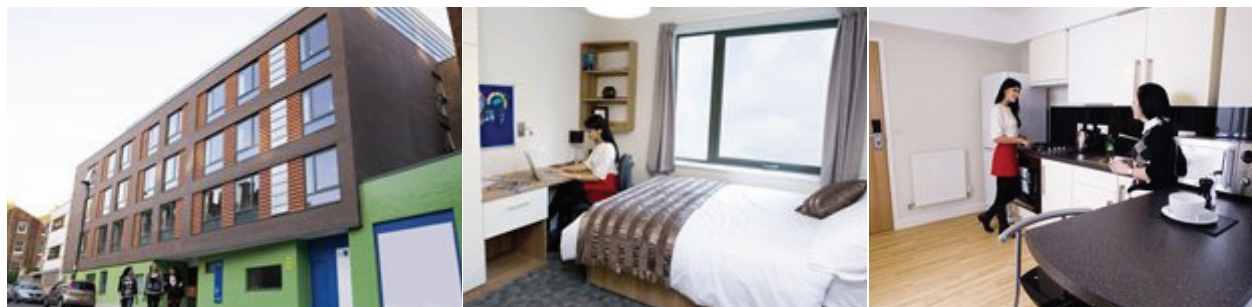

Accommodation

Bartholomew Road

| | |
|--|--|
| Short description | A recently built, modern building, Bartholomew Road offers a range of studios so you can live independently. This property boasts a courtyard and outdoor area. The property has a laundry, common room, bike storage and roof terrace. In-room Internet access. The residence is for university students and language school students, so there is a good mix of nationalities, including some native speakers. |
| Available | All year round |
| Board basis | Self-catering |
| Types of room | Single and twin studios. |
| Minimum age | 18 |
| Minimum booking period | 2 weeks |
| Check in / Check out | Check-in is on a Sunday from 2pm and check-out is on a Saturday at 9am. |
| Facilities offered | The single studios have double beds and the twin studios have two single beds, desk and chair and wardrobe. The kitchens are well equipped with a cooker, fridge freezers, microwaves and ironing boards. Bed linen and kitchen utensils are provided on arrival. Students should bring their own towels. |
| Cleaning | Corridors and communal areas are cleaned twice a week. Students are responsible for cleaning their own studios and changing their bed linen. |
| Internet access | Wi-fi access is included in the price. |
| Security | Bartholomew Road has secure door entry and CCTV. |
| Emergency telephone number | 07899 677528 |
| How to get to Tti School of English | Bartholomew Road is just 5 minutes walk from Kentish Town Underground Station. The property has excellent transport links, with the Northern Line taking you to Candel Town in less than 5 minutes. |
| Guest Policy | Please check with the school. Students are not allowed to have guests to stay without making a booking for them in advance. |
| Cancellation Policy | Cancellations received less than 4 weeks prior to arrival will incur a cancellation charge of 4 weeks. |
| Location | Find Bartholomew Road on Google maps |