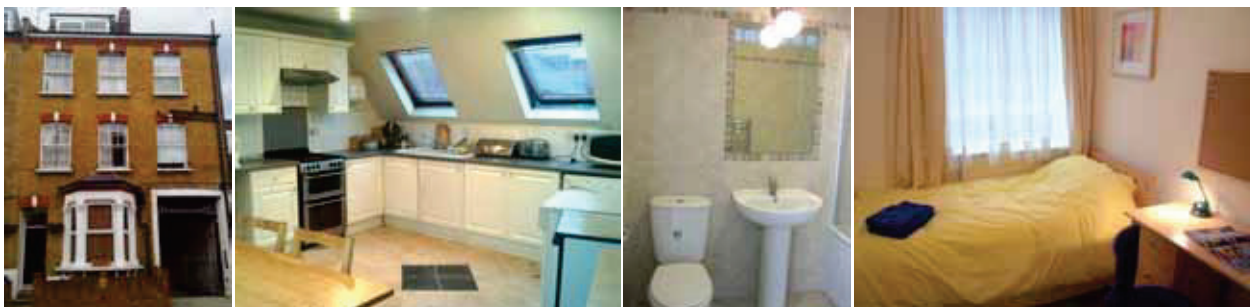

Accommodation

Kentish Town

Short description	Located in the residential area of Kentish Town, these study rooms are managed directly by Tti School of English and are kept clean and well equipped. All rooms have a desk where you can do your homework and enjoy free Wi-Fi broadband internet access. Students share the kitchen but each room has its own private bathroom. This is a perfect option if you prefer to be independent and cook for yourself.
Available	All year round
Board basis	Self catering - private bathroom
Types of room	There are single and twin rooms available
Minimum age	18
Minimum booking period	1 week
Check in / Check out	Check in is on Sunday after 3pm and check out on Saturday by 12 pm. (The latest acceptable arrival time is 10 p.m. at the accommodation).
Facilities offered	On arrival students receive bed linen and a towel and a food area in the fridge, as well as a food storage cupboard. Each room is furnished with a bed, desk and desk lamp. Each room has its own private bathroom. The kitchen is well equipped with cutlery, crockery, a microwave, a washing machine, an iron and an ironing board.
Cleaning	The kitchen, toilet and bathroom are cleaned weekly. It is the students' responsibility to wash their bedding and towel during their stay. Rooms & kitchen should be kept tidy by the students.
Internet access	The houses are equipped with wifi which you are welcome to use if you have a computer equipped with wireless LAN.
Security	Any valuable items can be kept locked in the Tti office.
Emergency telephone number	07899 677528
How to get to Tti School of English	From Kentish Town underground station take the Northern Line southbound to Camden Town. It is just one stop on the underground and the journey time is approx 5 minutes. It is also possible to walk from Kentish Town to the school. It will take about 15-20 minutes.
Guest Policy	Please check with the school. Students are not allowed to have guests to stay without making a booking for them in advance and no more than two visitors in total anywhere in the flat.
Cancellation Policy	In the case of full or partial cancellation before arrival, two weeks notice must be given. If accommodation is cancelled after arrival, two weeks' payment will be taken plus the accommodation finding fee.
Location	Find Kentish Town on Google maps