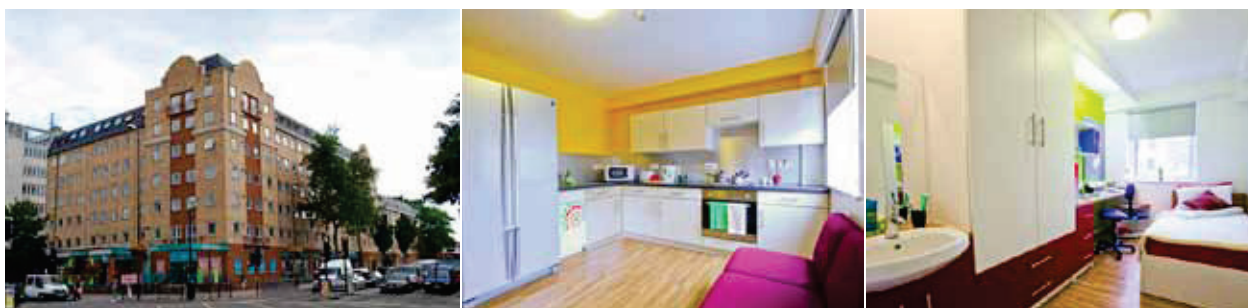

## Opal 3

<b>Short description</b>	Opal 3 is a university hall of residence located on Holloway Road, a pleasant area with good local facilities such as local shops, cafes and bars. There are regular bus services to Camden Town, and Central London.
<b>Available</b>	All year round
<b>Board basis</b>	Self-catering
<b>Types of room</b>	Single rooms
<b>Minimum age</b>	18
<b>Minimum booking period</b>	2 weeks
<b>Check in / Check out</b>	Check-in is on a Sunday from 2pm and check-out is on a Saturday at 9am.
<b>Facilities offered</b>	Rooms are grouped in flats and are reserved for Tti students. Each room has a single bed, wardrobe, desk and washbasin. There are two shower rooms and toilets per flat, with separate entrances to ensure privacy. 4 to 6 people per flat. Bed linen and kitchen utensils are provided. Students should bring their own towels.
<b>Cleaning</b>	Corridors and communal areas are cleaned once a week. Students are responsible for cleaning their own rooms and changing and washing their bed linen. There is a laundrette on site which is open 24/7.
<b>Internet access</b>	Broadband internet connection available in every room.
<b>Security</b>	Opal 3 has secure door entry and CCTV and the reception is manned 24 hours per day.
<b>Emergency telephone number</b>	07899 677528
<b>How to get to Tti School of English</b>	The easiest way to get from Opal 3 to Tti School of English is by bus or on foot. Walk to Camden Road and take the bus 29 or 253 towards Trafalgar Square. Get off at Camden Town Station which is less than 3 minutes walk from Tti School, the whole journey should take about 15 minutes. Alternatively you can walk from Opal3 to Tti. (around 30 minutes)
<b>Guest Policy</b>	Please check with the school. Students are not allowed to have guests to stay without making a booking for them in advance.
<b>Cancellation Policy</b>	Cancellations received less than 4 weeks prior to arrival will incur a cancellation charge of 4 weeks.
<b>Location</b>	<a href="#">Find Opal 3 on Google maps</a>