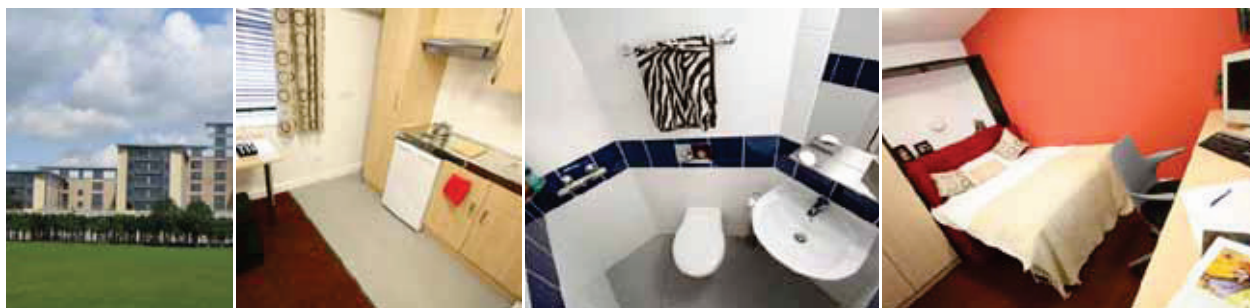

Accommodation

Opal 4 studios

Short description	Opal 4 is a university hall of residence located just 3-4 minutes from Tufnell Park Tube Station which is on the Northern Line, just two stops from Camden Town.
Available	All year round
Board basis	Self-catering
Types of room	Double studios
Minimum age	18
Minimum booking period	2 week
Check in / Check out	Check-in is on a Sunday from 2pm and check-out is on a Saturday at 9am.
Facilities offered	All Self contained flats have an innovative double bed and 2 seater sofa combination, stylish kitchen with a combination microwave, hob and fridge, an ample kitchen storage, dining table/ bar and a large study area and desk. Students have access to 2 common rooms with pool table and large screen Sky TV. There is a coin operated launderette - digitally timed so you know when to come back for your clothes.
Cleaning	Corridors and communal areas are cleaned once a week. Students are responsible for cleaning their studios and changing and washing their bed linen. There is a coin operated laundrette - digitally timed so students know when to come back for their clothes.
Internet access	Broadband internet connection available in every studio.
Security	Opal 4 has secure door entry and CCTV and the reception is manned 24 hours per day.
Emergency telephone number	07899 677528
How to get to Tti School of English	The easiest way to get from Opal 4 to Tti School of English is by underground from Tufnell Park station (Northern line) or by bus (bus number 134). Alternatively you can walk from Opal 4 to Tti. (around 30 minutes)
Guest Policy	Please check with the school. Students are not allowed to have guests to stay without making a booking for them in advance.
Cancellation Policy	Cancellations received less than 4 weeks prior to arrival will incur a cancellation charge of 4 weeks.
Location	Find Opal 4 on Google maps