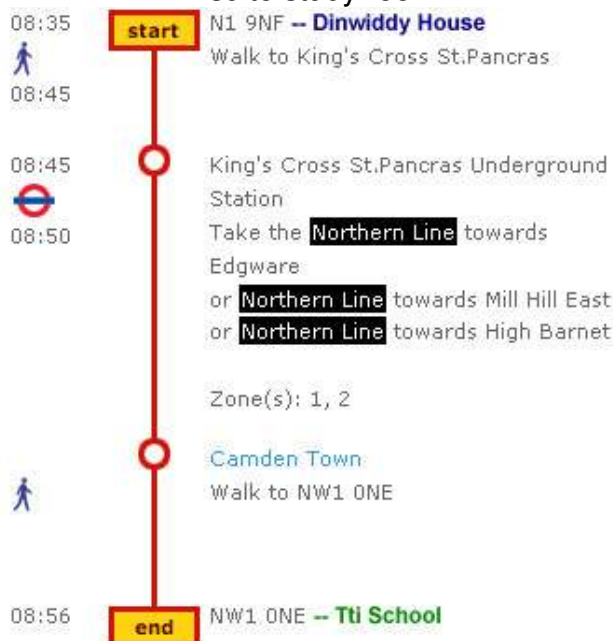

## Ensuite Summer Accommodation at Dinwiddy House

- Single rooms with **ensuite shower/toilet**
- Modern hall of residence (opened 1996)
- Rooms in flat reserved for Tti School students
- Self-catering kitchen
- 24 hour reception/security, CCTV, swipe card entry
- Large garden for student use
- TV Lounge, vending machines, coin operated launderette
- Well-equipped kitchen
- Rooms & bed linen cleaned weekly
- Towel provided
- Door-to-door to Tti just 21 mins by tube, 23 mins by bus, 37 mins on foot

189 - 205 Pentonville Road, London, N1 9NF

Secure internal space

Garden for student use

Lounge

Coin operated launderette

Ensuite study room

Kitchen shared by 5-7 guests

Transport for London Journey Planner  
<http://journeyplanner.tfl.gov.uk>